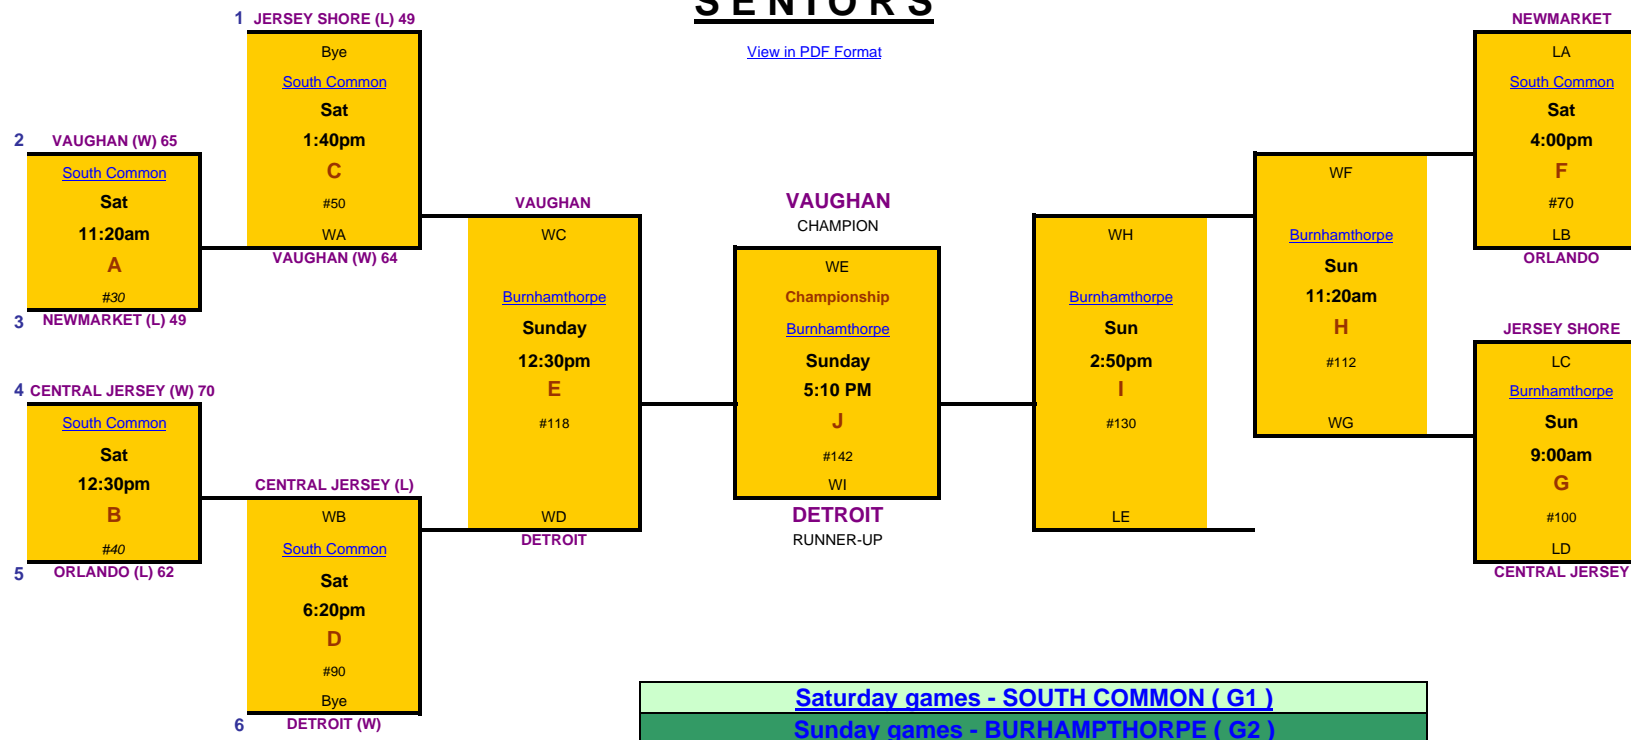

(YOU KEEP WINNING ,YOU STAY IN THIS BRACKET)  
 (LOSE ONE GAME,MOVE TO LOSING BRACKET)

(LOSE ONE MORE GAME IN THIS BRACKET, YOU'RE OUT!!)  
 (YOU KEEP WINNING ,YOU KEEP ON PLAYING)

WINNING BRACKET

LOSING BRACKET

# SENIORS

[View in PDF Format](#)

Saturday games - SOUTH COMMON ( G1 )

Sunday games - BURHAMPTHORPE ( G2 )

Legends:

- x = The brown capital letter is the Division Game control letter
- Wx = Winner of Division Game x
- Lx = Loser of Division Game x
- TBD - Teams to be determined by draw on Aug 31 evening.
- #n = Tournament Game control number for internal use only
- Bye = This team will take a bye on the first round.
- (W) = Team won the game
- (L) = Team lost the game

LOSE TWO GAMES BEFORE FINALS, ELIMINATED

**6 TEAMS - 10 GAMES**

NEW MARKET  
 VAUGHAN  
 JERSEY SHORE

CENTRAL JERSEY  
 DETROIT  
 ORLANDO

SEPTEMBER 1-2 2007