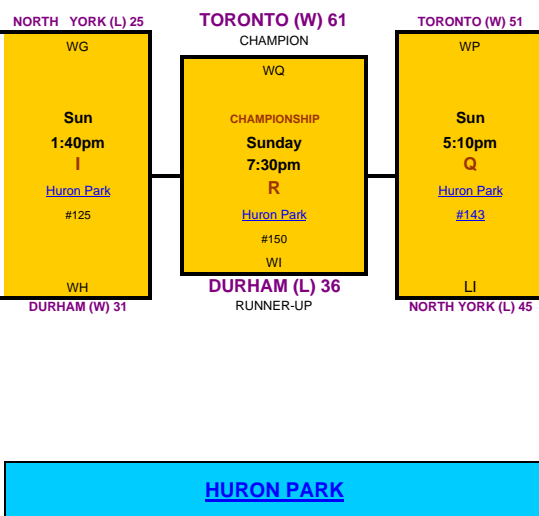

PEEWEE

[View in PDF Format](#)

LOSE TWO GAMES BEFORE FINALS, ELIMINATED