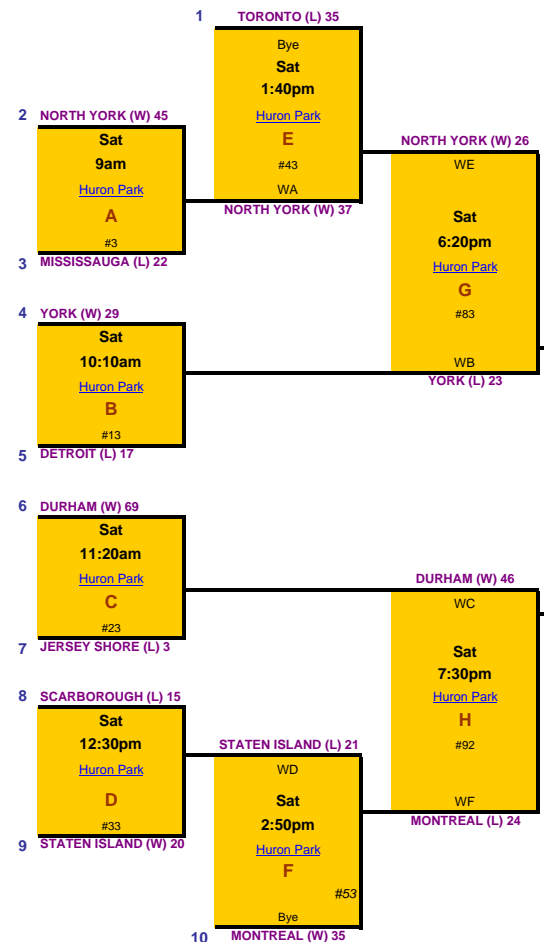

(YOU KEEP WINNING, YOU STAY IN THIS BRACKET)
(LOSE ONE GAME, MOVE TO LOSING BRACKET)

(LOSE ONE MORE GAME IN THIS BRACKET, YOU'RE OUT!!)
(YOU KEEP WINNING, YOU KEEP ON PLAYING)

WINNING BRACKET