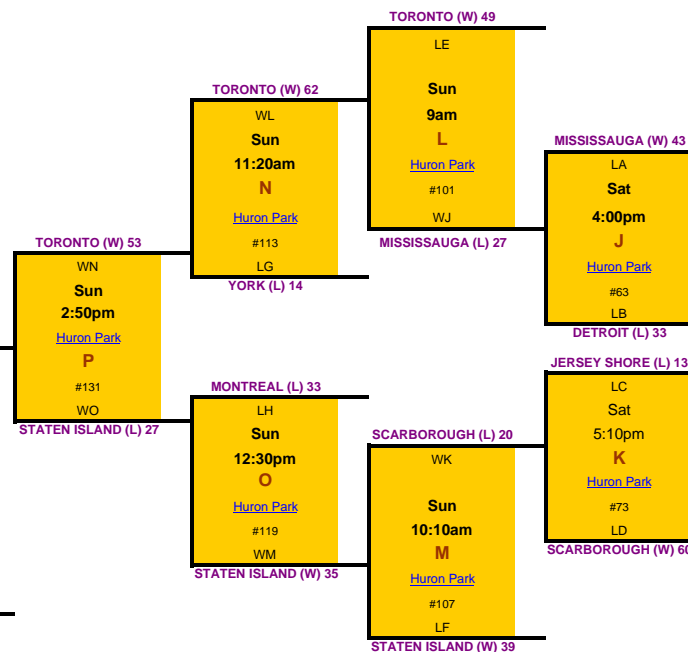

LOSING BRACKET

Legends:
x = The brown capital letter is the Division Game control letter
Wx = Winner of Division Game x
Lx = Loser of Division Game x
TBD - Teams to be determined by draw on Aug 31 evening.
#n = Tournament Game control number for internal use only
Bye = This team will take a bye on the first round.
(W) = Team won the game
(L) = Team lost the game

SEPTEMBER 1-2 2007

TYKES PEEWEE BANTAM GIRLS JUNIORS JUVENILE LADIES OPEN SENIORS

10 TEAMS - 18 games

TORONTO
DURHAM
NORTH YORK
YORK CITY
SCARBOROUGH

MONTREAL
MISSISSAUGA
JERSEY SHORE
STATEN ISLAND
DETROIT