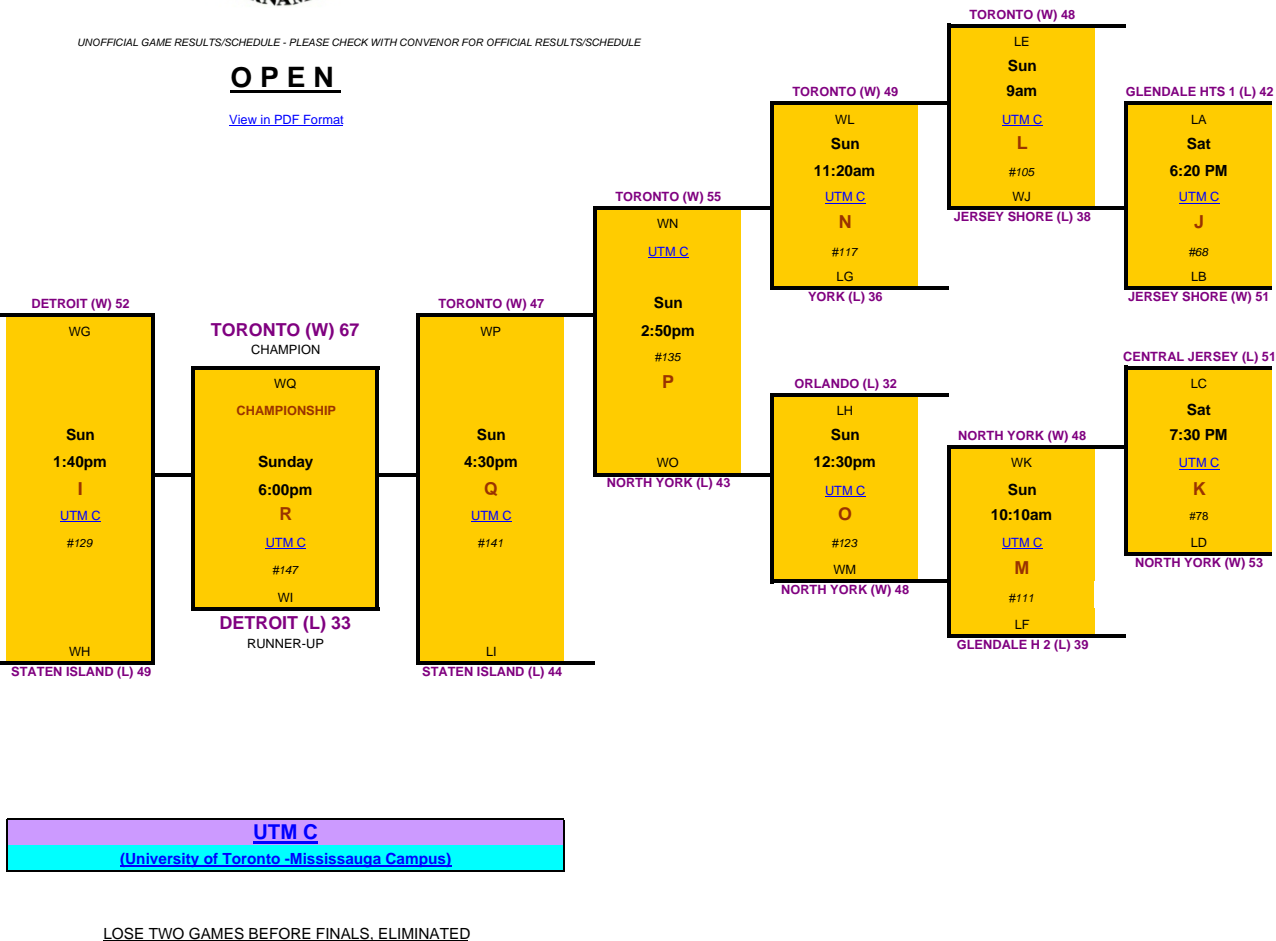

LOSING BRACKET

Legends:
x = The brown capital letter is the Division Game control letter
Wx = Winner of Division Game x
Lx = Loser of Division Game x
TBD - Teams to be determined by draw on Aug 31 evening.
#n = Tournament Game control number for internal use only
Bye = This team will take a bye on the first round.
(W) = Team won the game
(L) = Team lost the game

10 TEAMS - 18 games

TORONTO
YORK CITY
ORLANDO
NORTH YORK
STATEN ISLAND

JERSEY SHORE
CENTRAL JERSEY
DETROIT
GLENDALE HTS-1
GLENDALE HTS-2

SEPTEMBER 1-2 2007

TYKES PEEWEE BANTAM GIRLS JUNIORS JUVENILE LADIES OPEN SENIORS