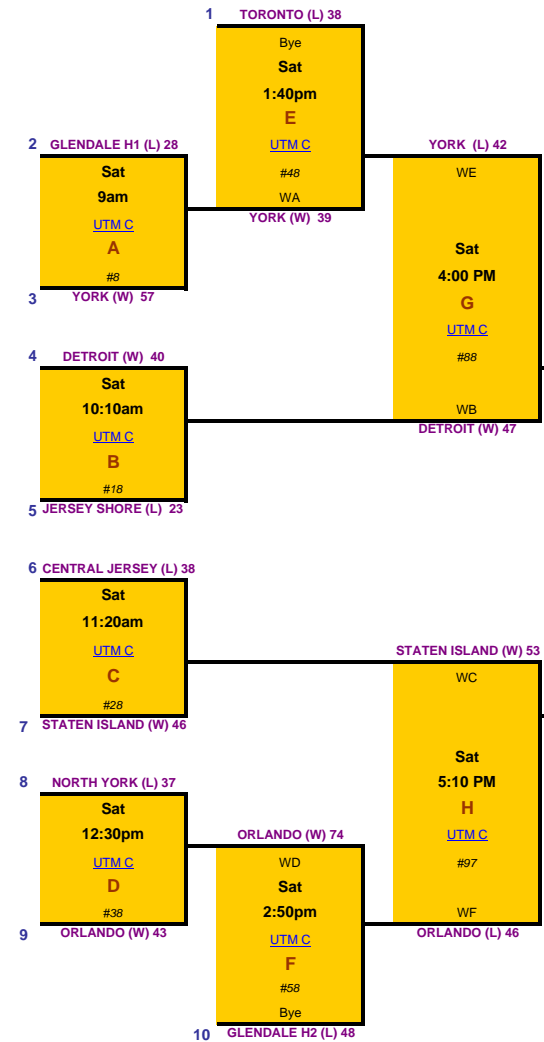

(YOU KEEP WINNING, YOU STAY IN THIS BRACKET)
(LOSE ONE GAME, MOVE TO LOSING BRACKET)

WINNING BRACKET

OPEN

[View in PDF Format](#)

(LOSE ONE MORE GAME IN THIS BRACKET, YOU'RE OUT!!)
(YOU KEEP WINNING, YOU KEEP ON PLAYING)