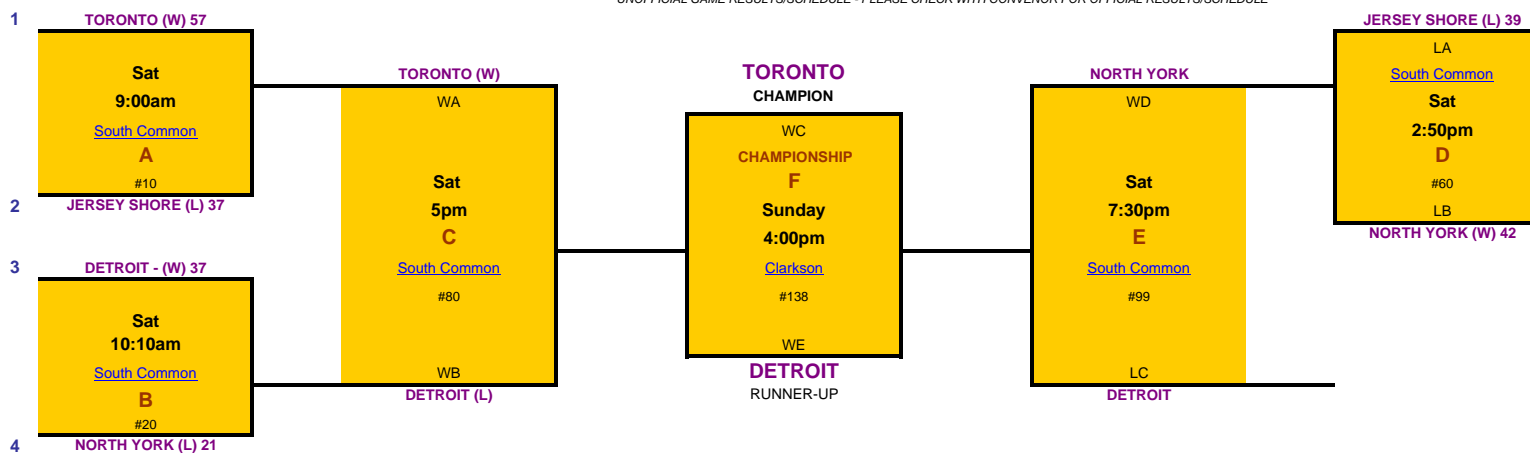

(YOU KEEP WINNING ,YOU STAY IN THIS BRACKET)
(LOSE ONE GAME,MOVE TO LOSING BRACKET)

(LOSE ONE MORE GAME IN THIS BRACKET, YOU'RE OUT!!)
(YOU KEEP WINNING ,YOU KEEP ON PLAYING)

WINNING BRACKET

LOSING BRACKET

LADIES

[View in PDF Format](#)

UNOFFICIAL GAME RESULTS/SCHEDULE - PLEASE CHECK WITH CONVENOR FOR OFFICIAL RESULTS/SCHEDULE

Saturday games - SOUTH COMMON (G1)
Finals - Clarkson

LOSE TWO GAMES BEFORE FINALS. ELIMINATED

Legends:

- x = The brown capital letter is the Division Game control letter
- Wx = Winner of Division Game x
- Lx = Loser of Division Game x
- TBD - Teams to be determined by draw on Aug 31 evening.
- #n = Tournament Game control number for internal use only
- (W) = Team won the game
- (L) = Team lost the game

4 TEAMS - 6 GAMES

- TORONTO
- NORTH YORK
- JERSEY SHORE
- DETROIT