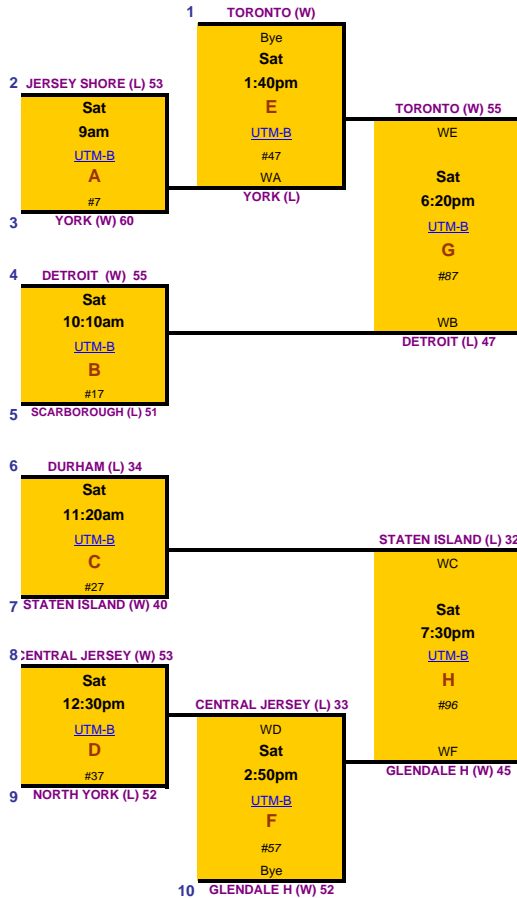

(YOU KEEP WINNING, YOU STAY IN THIS BRACKET)
(LOSE ONE GAME, MOVE TO LOSING BRACKET)

(LOSE ONE MORE GAME IN THIS BRACKET, YOU'RE OUT!!)
(YOU KEEP WINNING, YOU KEEP ON PLAYING)

WINNING BRACKET