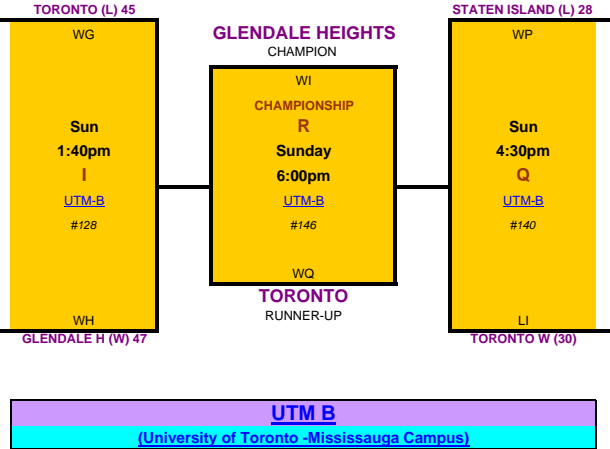

JUVENILE

[View in PDF Format](#)