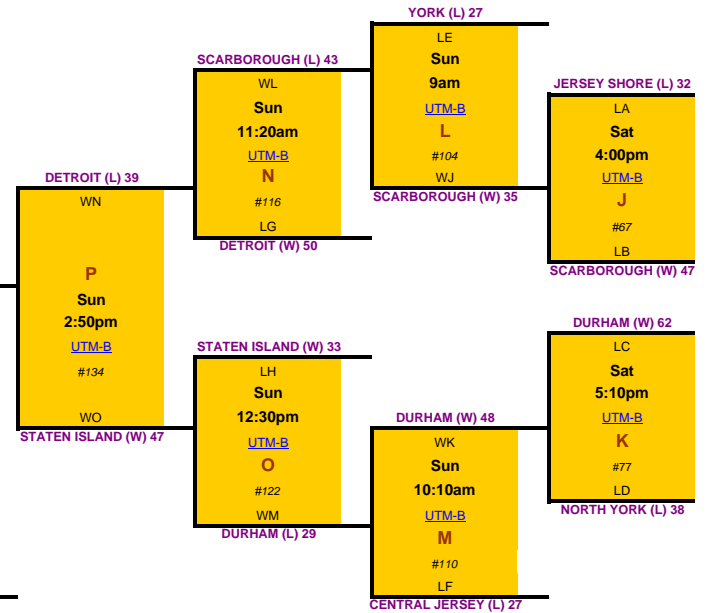

LOSING BRACKET

LOSE TWO GAMES BEFORE FINALS. ELIMINATED

Legends:
x = The brown capital letter is the Division Game control letter
Wx = Winner of Division Game x
Lx = Loser of Division Game x
TBD - Teams to be determined by draw on Aug 31 evening.
#n = Tournament Game control number for internal use only
Bye = This team will take a bye on the first round.
(W) = Team won the game
(L) = Team lost the game

10 TEAMS - 18 games

TORONTO
YORK CITY
SCARBOROUGH
DURHAM
NORTH YORK

STATEN ISLAND
JERSEY SHORE
CENTRAL JERSEY
DETROIT
GLENDALE HTS.

SEPTEMBER 1-2 2007

Revision Date: September 3, 2007 12:29 AM

TYKES PEEWEE BANTAM GIRLS JUNIORS JUVENILE LADIES OPEN SENIORS