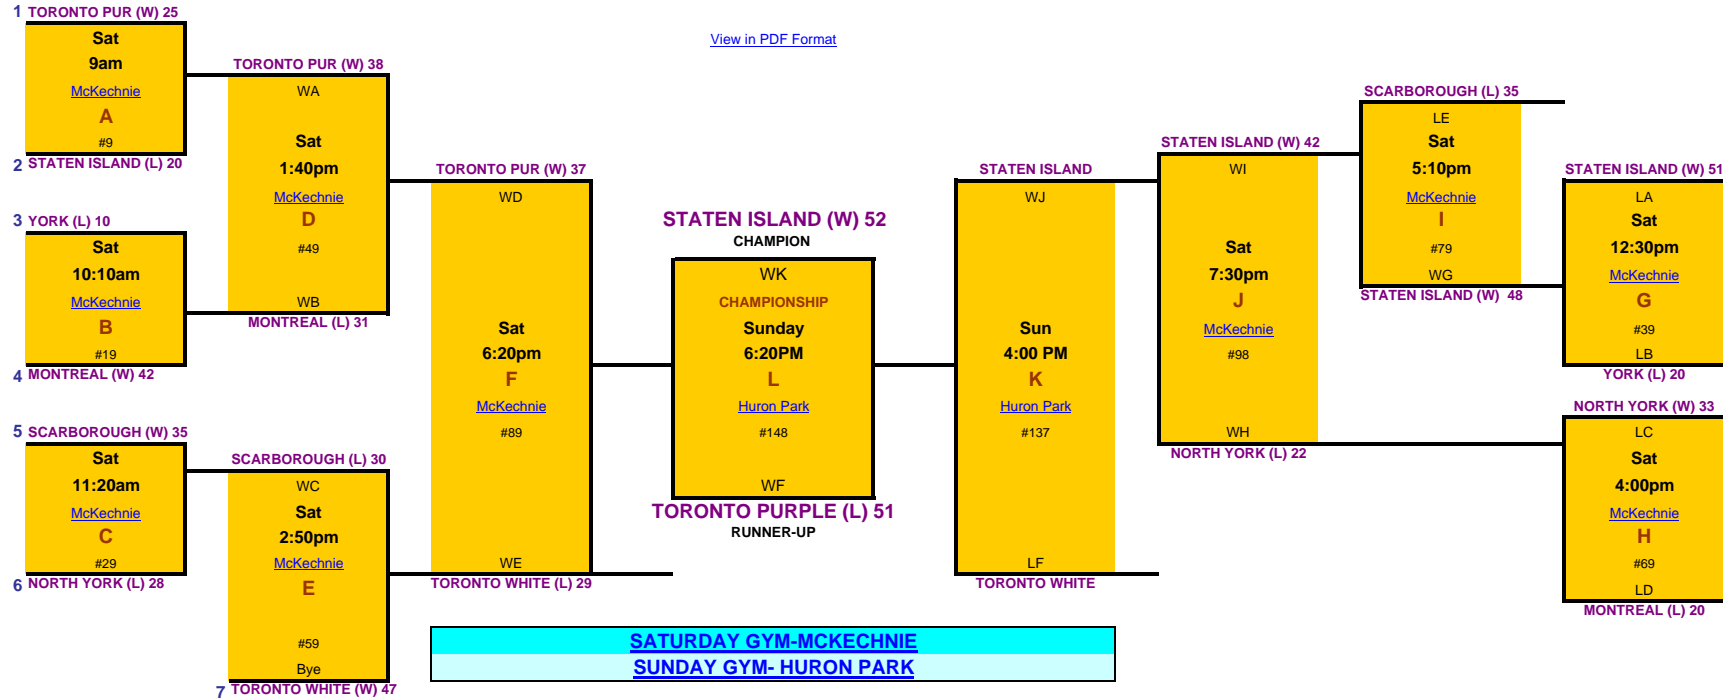

(YOU KEEP WINNING, YOU STAY IN THIS BRACKET)
 (LOSE ONE GAME, MOVE TO LOSING BRACKET)

(LOSE ONE MORE GAME IN THIS BRACKET, YOU'RE OUT!!)
 (YOU KEEP WINNING ,YOU KEEP ON PLAYING)

WINNING BRACKET

LOSING BRACKET

UNOFFICIAL GAME RESULTS/SCHEDULE - PLEASE CHECK WITH CONVENER FOR OFFICIAL RESULTS/SCHEDULE

GIRLS

[View in PDF Format](#)

7 TEAMS - 12 GAMES

Legends:

- x = The brown capital letter is the Division Game control letter
- Wx = Winner of Division Game x
- Lx = Loser of Division Game x
- TBD - Teams to be determined by draw on Aug 31 evening.
- #n = Tournament Game control number for internal use only
- Bye = This team will take a bye on the first round.
- (W) = Team won the game
- (L) = Team lost the game

TORONTO PURPLE
 TORONTO WHITE
 MONTREAL
 YORK CITY

NORTH YORK
 STATEN ISLAND
 SCARBOROUGH

SEPTEMBER 1-2 2007

Revision Date: September 3, 2007, 12:55 AM