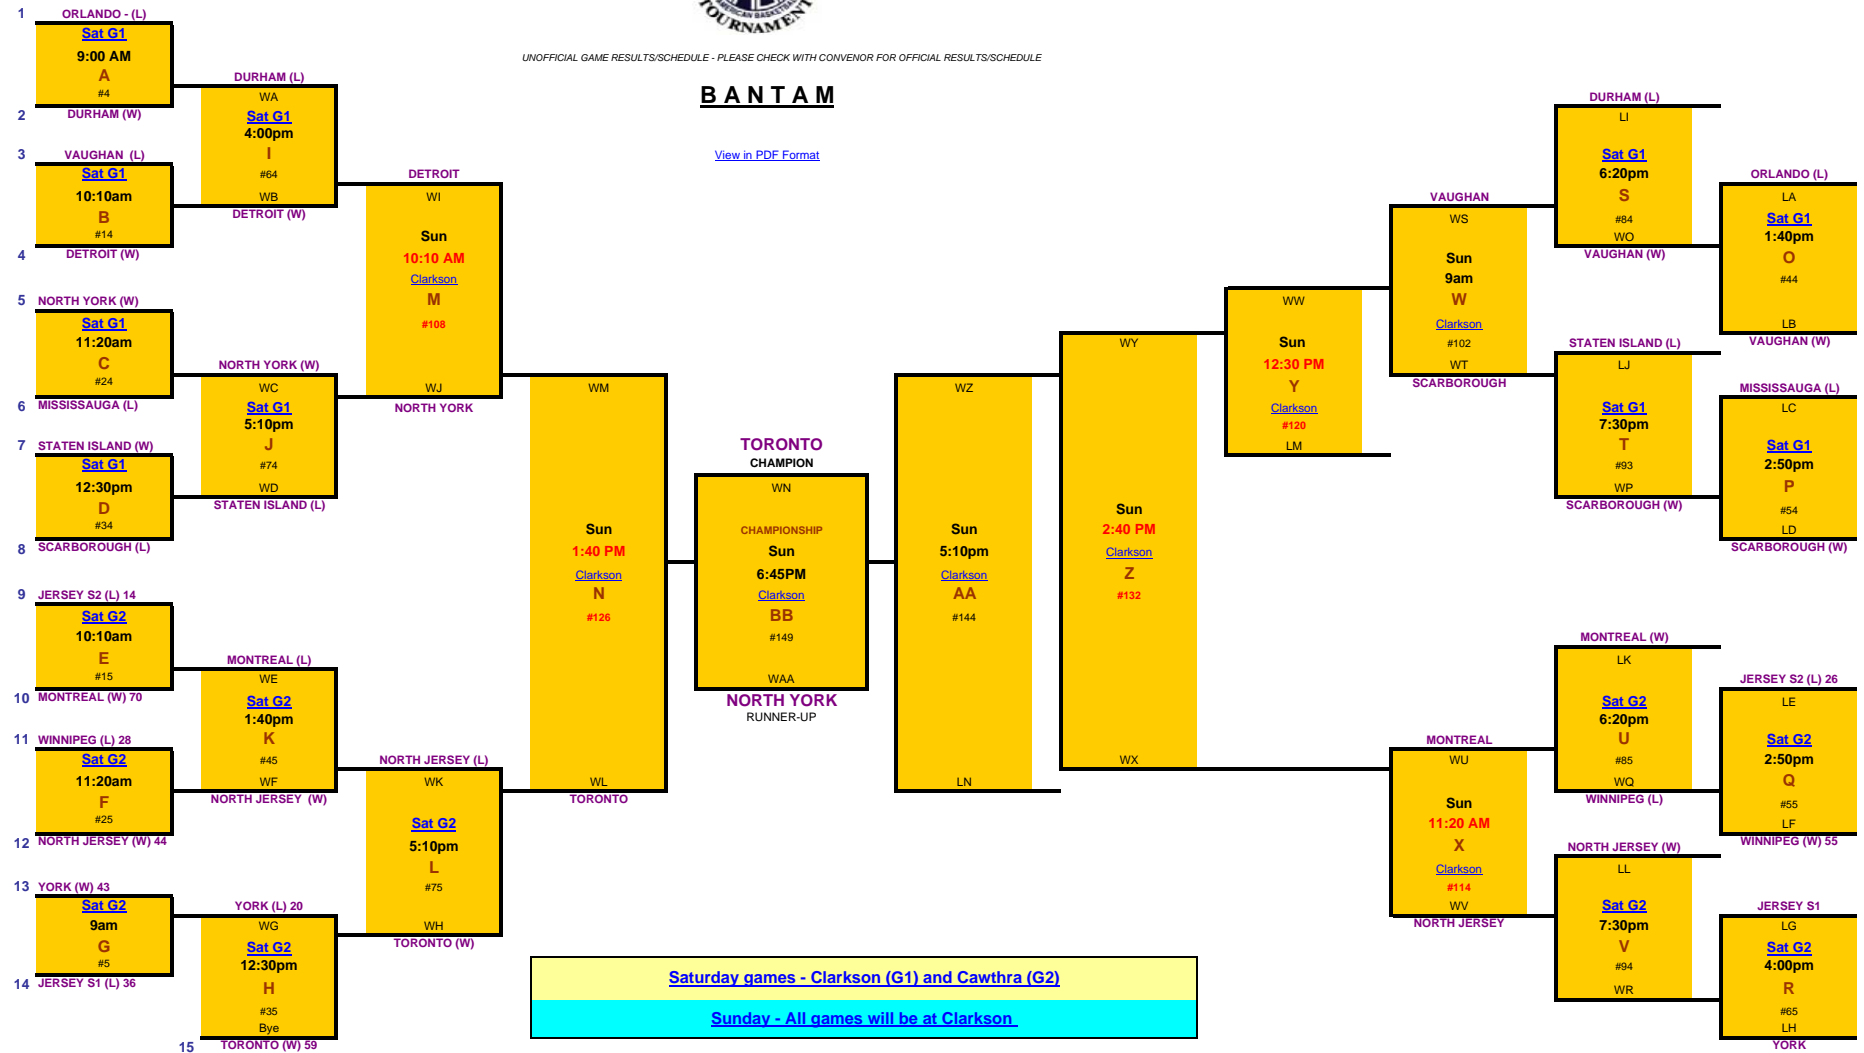

(YOU KEEP WINNING, YOU STAY IN THIS BRACKET)
(LOSE ONE GAME, MOVE TO LOSING BRACKET)

(LOSE ONE MORE GAME IN THIS BRACKET, YOU'RE OUT!)
(YOU KEEP WINNING, YOU KEEP ON PLAYING)

WINNING BRACKET

LOSING BRACKET

BANTAM

[View in PDF Format](#)

LOSE TWO GAMES BEFORE FINALS, ELIMINATED

15 TEAMS - 28 games

Legends:
x = The brown capital letter is the Division Game control letter
Wx = Winner of Division Game x
Lx = Loser of Division Game x
TBD - Teams to be determined by draw on Aug 31 evening.
#n = Tournament Game control number for internal use only
Bye = This team will take a bye on the first round.
(W) = Team won the game
(L) = Team lost the game
Texts in red are changes made from previous schedule.

TORONTO
DURHAM
NORTH YORK
SCARBOROUGH
YORK CITY

WINNIPEG
MONTREAL
DETROIT
VAUGHAN
NORTH JERSEY

STATEN ISLAND
JERSEY SHORE 1
JERSEY SHORE 2
MISSISSAUGA
ORLANDO

SEPTEMBER 1-2 2007

TYKES PEEWEE BANTAM GIRLS JUNIORS LADIES JUVENILE OPEN SENIORS